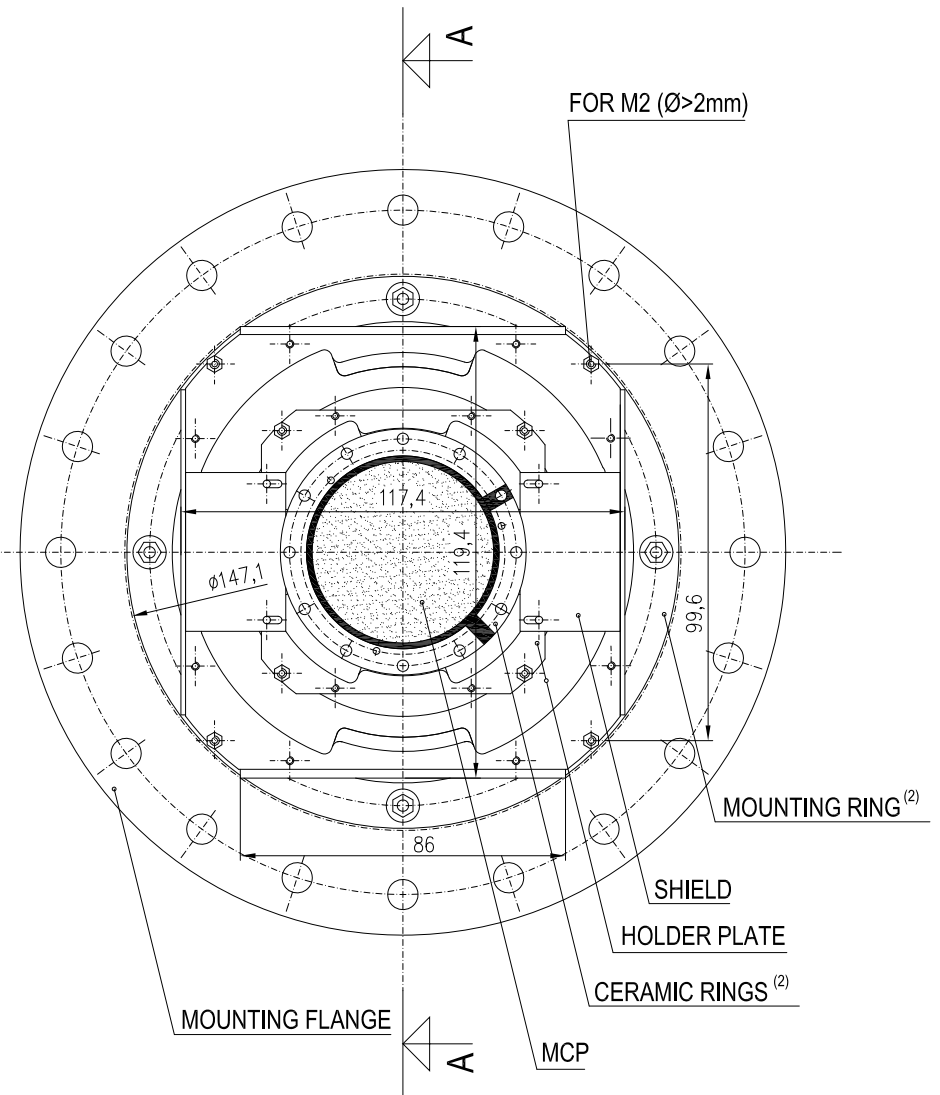

DLD40-L

SECTION A-A

(1) VARIABLE 20-50

TOP VIEW

(2) SEE ALSO DETAILED DRAWING